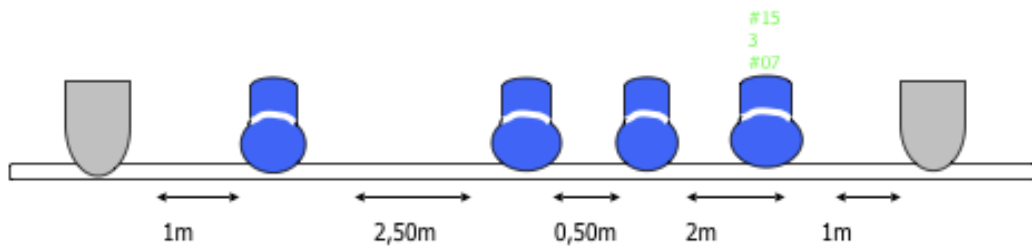

Antologia

- | | |
|---|--|
|  | -07 long adjustable spotlights 1000 w |
|  | -02 spotlights 1000 W PC |
| | -02 stands spotlights |
| | -02 speakers |
| | -02 monitors |
| | -Black curtains |
|  | -Fluorescent black (property of the company) |
| | -3 iris |