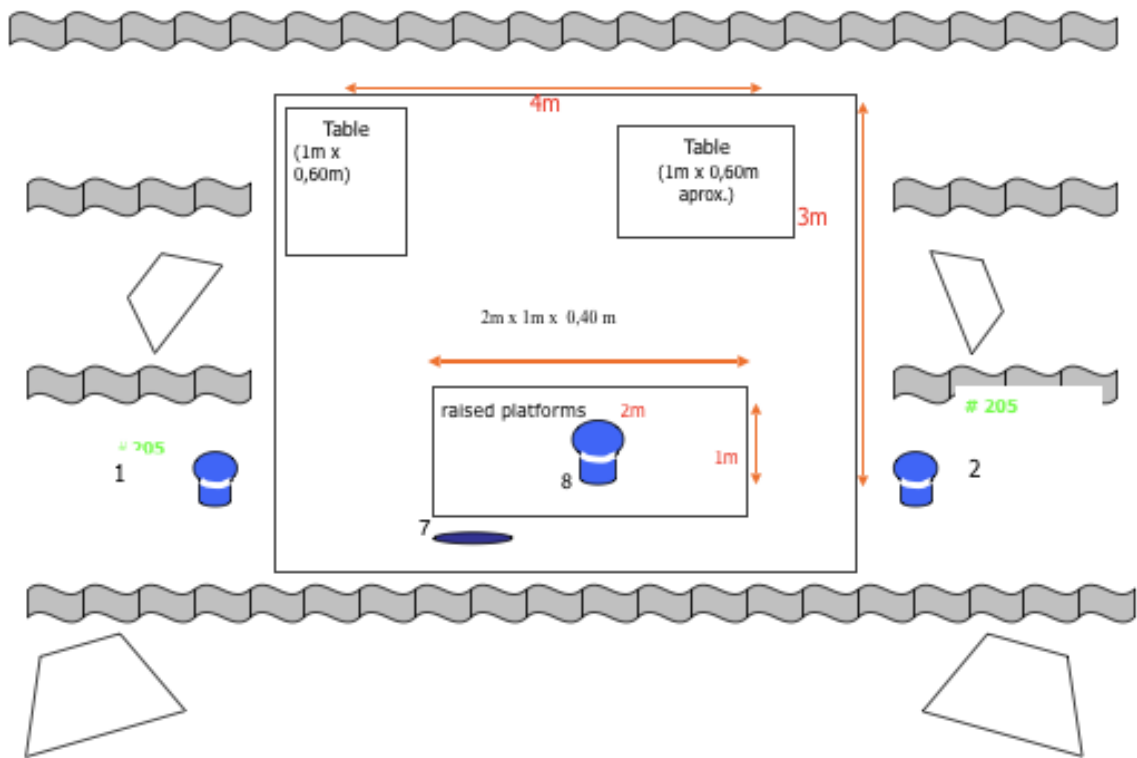

Antologia

- | | |
|---|--|
|  | -07 long adjustable spotlights 1000 w |
|  | -02 spotlights 1000 W PC |
| | -02 stands spotlights |
| | -02 speakers |
| | -02 monitors |
| | -Black curtains |
|  | -Fluorescent black (property of the company) |
| | -3 iris |