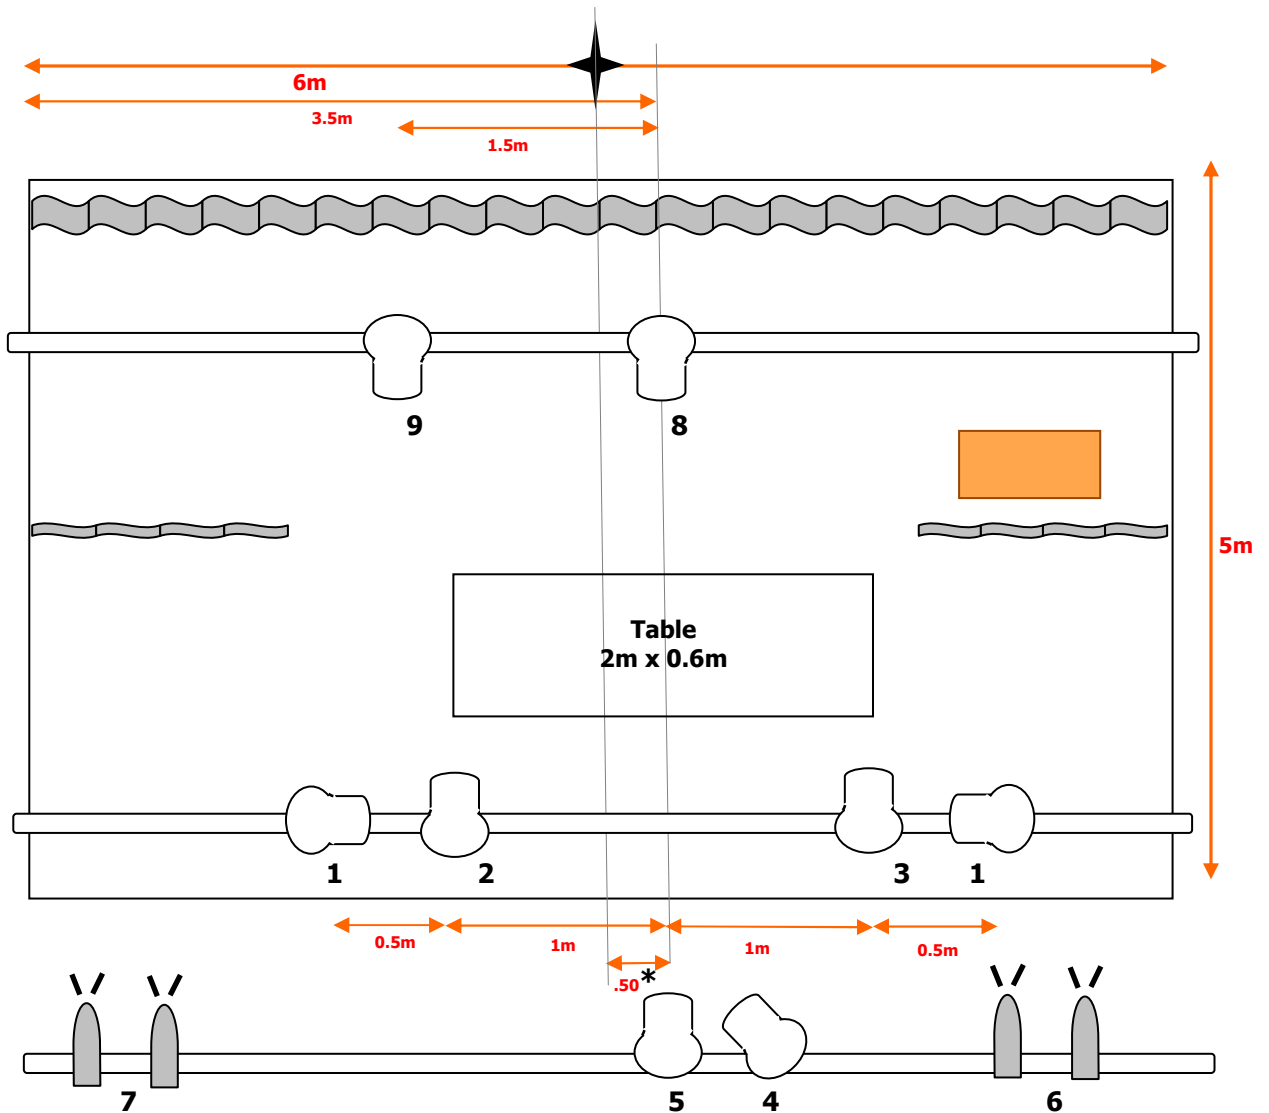

# “POEMES VISUALS” Cia. Jordi Bertran (Maig, '12)

	<b>8 profile spotlights 1000 w</b>
	<b>04 spotlights 1000 W PC with barndoors</b>
	<b>Black curtains</b>
	<b>Control/ Regie (R.C.A. / Cannon + DMx 521)</b>
<p><b>* The table of manipulation will be displaced 0.50m to the right with regard to the center of the scene.</b></p>	